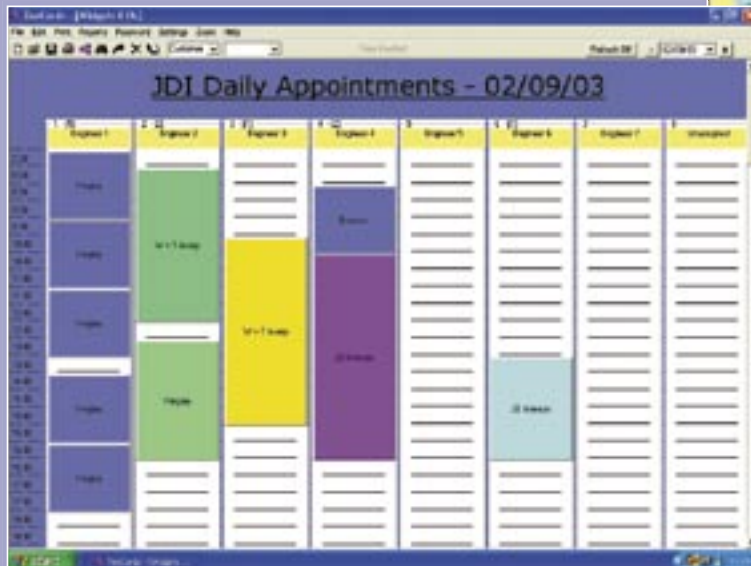

## T-Card Simplicity with PC Technology

### Why Use TeeCards?

Have you ever wanted the simplicity of a conventional T-Card system but with the enhanced functionality of a PC? Well now you can with our T-Card System Software.

The conventional T-Card system has been around for some considerable time, and because of its simplicity and versatility its use has been adopted by many industries: Automotive; Construction; Educational Establishments; Facilities Management; Financial Services; Health & Beauty; Leasing; Logistics; Manufacturing; Printing; Service Management, the list is endless. TeeCards can be used in three different modes, Stacked, Timebanded (for appointments), and Sticky - see illustrations.

### TeeCards the Electronic T-Card

Whilst simplicity is a major positive of a conventional T-Card System there are some major negatives for example, cost of consumables, scalability, physical size and location, i.e. only those people in the immediate vicinity of the board can view its contents. Plus as we all know only too well the Cards have a habit of going walkabout. Similarly with a conventional system, a board can only be used for one purpose, where as with TeeCards you can create as many boards as you choose.

### TeeCards Features

- You can create as many Boards as you wish, no more fixing to the wall.
- Each Board can comprise 50 panels.
- Each Panel can comprise up to 100 slots.
- Each Card features 20 customisable fields.
- Built in printing in T-Card shape.
- Built in reporting, plus the ability to output data to another application e.g. a spreadsheet.
- Cards can easily be replicated.
- Search Facility.
- Find and Replace Facility.
- You can Drag and Drop Cards between Panels.
- Cards can be transferred between boards.
- Plus much more - you can obtain a single user version for the cost of a conventional Board!